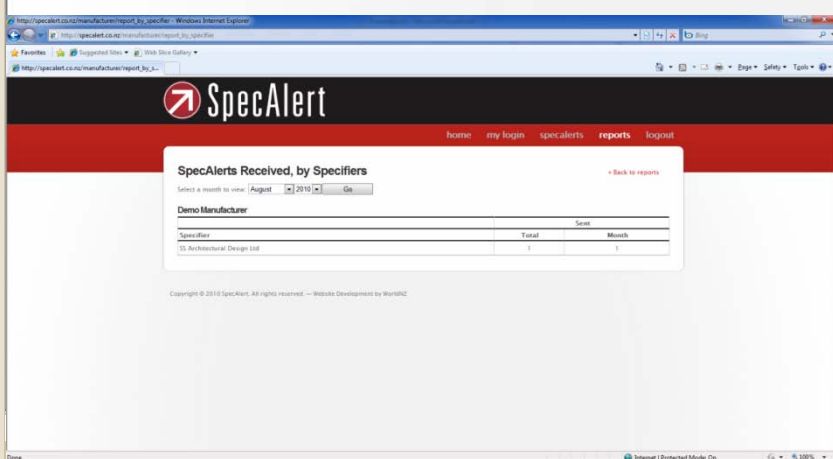

Reports

- Report SpecAlerts by specifier
- Report SpecAlerts by specifier type

Examples

Copyright © 2010 SpecAlert. All rights reserved. — Website Development by WorldNZ